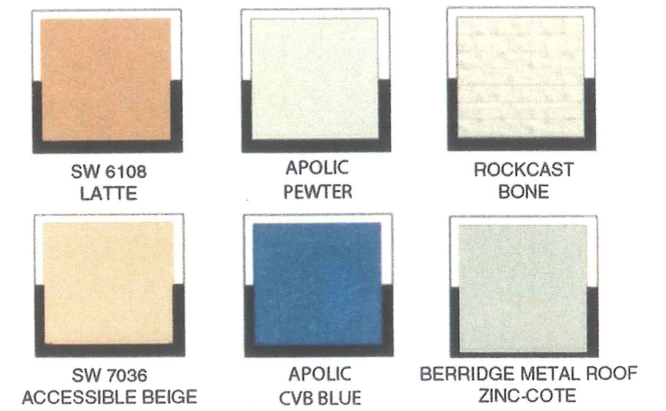

NORTH ELEVATION

EAST ELEVATION

**CHASE BANK**  
 MILITARY TRAIL & LINTON BLVD  
 DELRAY BEACH, FLORIDA

THE COLORS SHOWN IN THIS RENDERING ARE CLOSE APPROXIMATIONS. DUE TO INK VARIATIONS AND DIFFERENCES IN PRINTERS, AN EXACT COLOR MATCH CANNOT BE ACHIEVED. THE VIEWER IS ADVISED TO USE THE RENDERING AS A GUIDELINE FOR THE ARRANGEMENT OF COLORS ON THE BUILDING, AND TO THEN REFER TO THE ACTUAL COLOR OR MATERIAL SAMPLES PROVIDED.